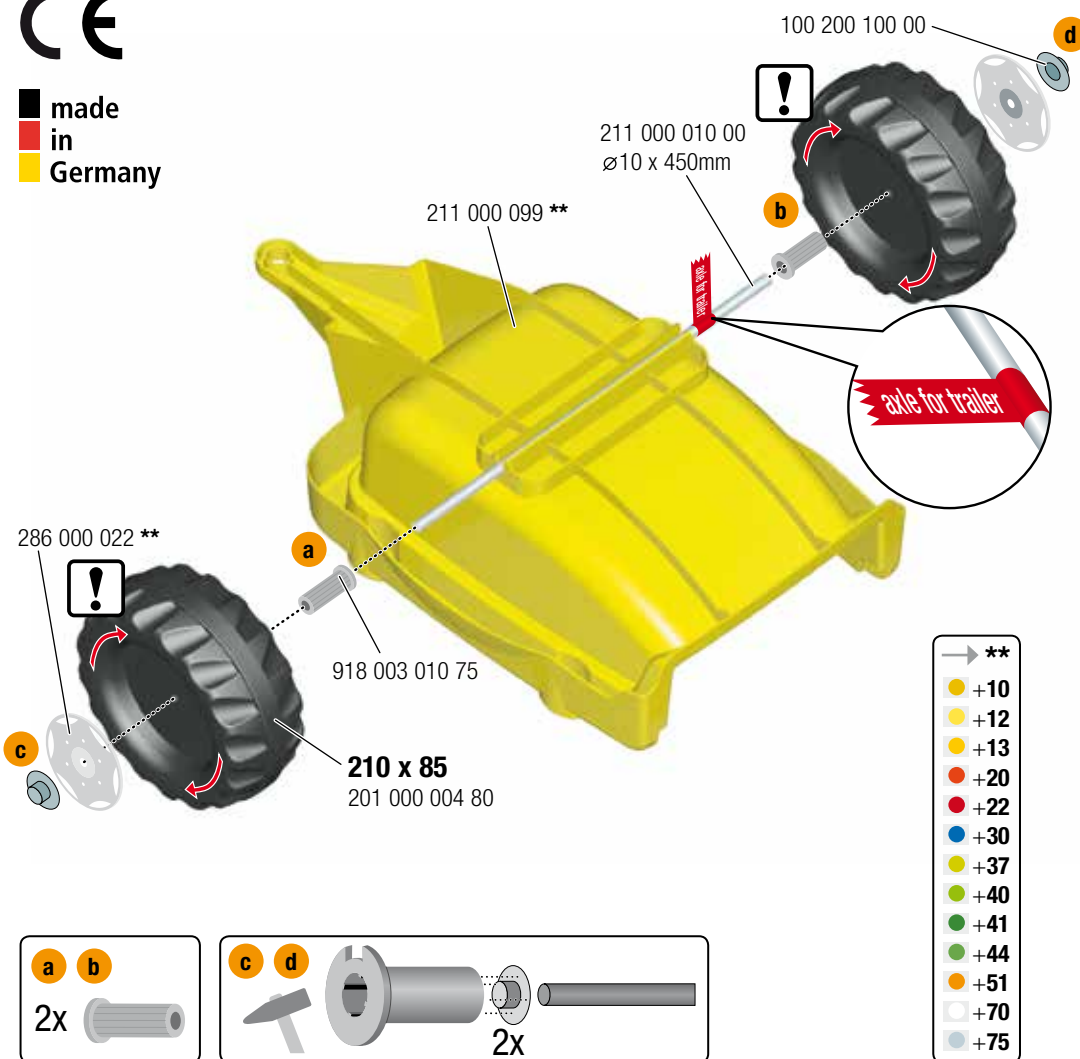

180 days warranty

From the date of purchase + guaranteed spare part service
 The warranty does not cover damages caused by improper use or neglect

WARNING

- CHOKING HAZARD - Small parts, Danger of being swallowed. Contains small parts in non assembled state. Must be assembled by adults.
- Toy is not suitable to carry children.
- If toy is defective stop using it, repairs may only be carried out by adults.
- Adult supervision required.
- Never use near steps, slopes, driveways, hills, roadways, alleys or swimming pool areas.
- Always wear shoes.
- Conforms to the requirements of ASTM Standard Consumer Safety Specification on Toy Safety, F 963.

Icon	Model	Code
<input checked="" type="checkbox"/>	rolly Dreiradtraktoren	05 ●●●
<input type="checkbox"/>	rollyMinitrac	13 ●●●
<input checked="" type="checkbox"/>	rollyKid	01 ●●● / 02 ●●●
<input checked="" type="checkbox"/>	rollyJunior	80 ●●● / 81 ●●●
<input checked="" type="checkbox"/>	rollyFarmtrac	60 ●●● / 61 ●●●
<input checked="" type="checkbox"/>	rollyFarmtrac Classic	03 ●●● / 04 ●●●
<input checked="" type="checkbox"/>	rollyFarmtrac Premium	70 ●●● / 71 ●●●
<input checked="" type="checkbox"/>	rollyX-Trac	03 ●●● / 04 ●●●
<input checked="" type="checkbox"/>	rollyTruck (Unimog)	03 ●●●